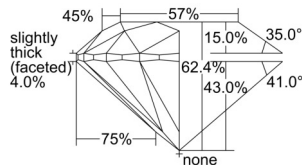

GIA®

FACSIMILE

GIA REPORT 3505952946

Verify this report at GIA.edu

GIA NATURAL DIAMOND DOSSIER®

December 09, 2024
GIA Report Number 3505952946
Shape and Cutting Style ..... Round Brilliant
Measurements ..... 5.93 - 5.94 x 3.70 mm

GRADING RESULTS

Carat Weight ..... 0.81 carat
Color Grade ..... J
Clarity Grade VVS2
Cut Grade ..... Excellent

ADDITIONAL GRADING INFORMATION

Polish ..... Excellent
Symmetry ..... Excellent
Fluorescence ..... None
Clarity Characteristics ..... Cloud, Pinpoint
Inscription(s): GIA 3505952946

PROPORTIONS

Profile to actual proportions