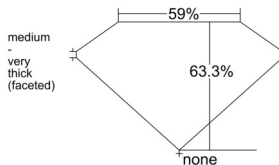

GIA®

FACSIMILE

GIA REPORT 3505957460

Verify this report at GIA.edu

GIA NATURAL DIAMOND DOSSIER®

December 09, 2024
GIA Report Number 3505957460
Shape and Cutting Style ..... Pear Brilliant
Measurements ..... 7.74 x 4.91 x 3.11 mm

GRADING RESULTS

Carat Weight ..... 0.70 carat
Color Grade ..... H
Clarity Grade VS1

ADDITIONAL GRADING INFORMATION

Polish ..... Excellent
Symmetry ..... Excellent
Fluorescence ..... None
Clarity Characteristics ..... Feather
Inscription(s): GIA 3505957460

PROPORTIONS

Profile not to actual proportions

GRADING SCALES

GIA COLOR SCALE		GIA CLARITY SCALE			
COLORLESS	D	VERY VERY SLIGHTLY INCLUDED	FLAWLESS		
	E		INTERNALLY FLAWLESS		
	F	VERY SLIGHTLY INCLUDED	VVS₁		
	G		VVS₂		
	H		VS₁		
	NEAR COLORLESS	I	SLIGHTLY INCLUDED	VS₂	
		J		SI₁	
		FAINT	K	INCLUDED	SI₂
			L		I₁
			M		I₂
VERT LIGHT	N	LIGHT	I₃		
	O				
	P				
	Q				
	R				
	S				
	T