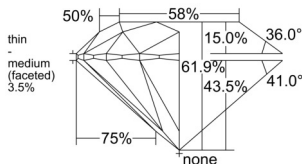

GIA®

FACSIMILE

GIA REPORT 3505960778

Verify this report at GIA.edu

GIA NATURAL DIAMOND DOSSIER®

December 09, 2024
GIA Report Number 3505960778
Shape and Cutting Style ..... Round Brilliant
Measurements ..... 5.08 - 5.11 x 3.15 mm

GRADING RESULTS

Carat Weight ..... 0.50 carat
Color Grade ..... D
Clarity Grade S11
Cut Grade ..... Excellent

ADDITIONAL GRADING INFORMATION

Polish ..... Excellent
Symmetry ..... Excellent
Fluorescence ..... None
Clarity Characteristics ..... Crystal, Feather
Inscription(s): GIA 3505960778

PROPORTIONS

Profile to actual proportions