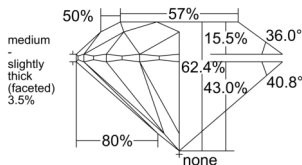

GIA®

FACSIMILE

GIA REPORT 3505976392

Verify this report at GIA.edu

GIA NATURAL DIAMOND DOSSIER®

December 11, 2024
GIA Report Number 3505976392
Shape and Cutting Style ..... Round Brilliant
Measurements ..... 5.81 - 5.84 x 3.63 mm

GRADING RESULTS

Carat Weight ..... 0.76 carat
Color Grade ..... G
Clarity Grade VS2
Cut Grade ..... Excellent

ADDITIONAL GRADING INFORMATION

Polish ..... Excellent
Symmetry ..... Excellent
Fluorescence ..... None
Clarity Characteristics ..... Crystal, Feather
Inscription(s): GIA 3505976392

PROPORTIONS

Profile to actual proportions