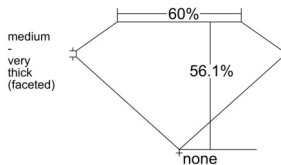

GIA®

FACSIMILE

GIA REPORT 3505988414

Verify this report at GIA.edu

GIA NATURAL DIAMOND DOSSIER®

December 12, 2024
GIA Report Number **3505988414**
Shape and Cutting Style ..... **Heart Brilliant**
Measurements ..... **4.76 x 5.62 x 3.15 mm**

GRADING RESULTS

Carat Weight ..... **0.50 carat**
Color Grade ..... **D**
Clarity Grade **VS2**

ADDITIONAL GRADING INFORMATION

Polish ..... **Excellent**
Symmetry ..... **Excellent**
Fluorescence ..... **None**
Clarity Characteristics ..... **Feather**
Inscription(s): GIA 3505988414

PROPORTIONS

Profile not to actual proportions

GRADING SCALES

GIA COLOR SCALE		GIA CLARITY SCALE			
COLORLESS	D	VERY VERY SLIGHTLY INCLUDED	FLAWLESS		
	E		INTERNALLY FLAWLESS		
	F	VERY SLIGHTLY INCLUDED	VVS₁		
	G		VVS₂		
	H		VS₁		
	NEAR COLORLESS	I	SLIGHTLY INCLUDED	VS₂	
		J		SI₁	
		FAINT	K	INCLUDED	SI₂
			L		I₁
			M		I₂
VERT LIGHT	N	NOT GRADED	I₃		
	O				
	P				
	Q				
	R				
	S				
LIGHT	T				
	U				
	V				
	W				
	X				
Y					
Z