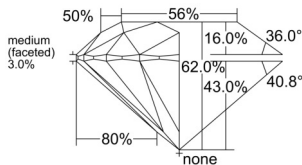

GIA®

FACSIMILE

GIA REPORT 3505993126

Verify this report at gia.edu

GIA NATURAL DIAMOND DOSSIER®

December 13, 2024
GIA Report Number 3505993126
Shape and Cutting Style ..... Round Brilliant
Measurements ..... 6.25 - 6.27 x 3.88 mm

GRADING RESULTS

Carat Weight ..... 0.93 carat
Color Grade ..... G
Clarity Grade S11
Cut Grade ..... Excellent

ADDITIONAL GRADING INFORMATION

Polish ..... Excellent
Symmetry ..... Excellent
Fluorescence ..... None
Clarity Characteristics ..... Crystal, Cloud, Feather
Inscription(s): GIA 3505993126

PROPORTIONS

Profile to actual proportions

GRADING SCALES

GIA COLOR SCALE

COLORED	D
	E
	F
	G
	H
	I
	J
NEAR COLORLESS	K
	L
	M
	N
	O
	P
	Q
	R
	S
	T
	U
	V
	W
	X
	Y
LIGHT	Z

GIA CLARITY SCALE

VERY VERY SLIGHTLY INCLUDED	FLAWLESS
	INTERNALLY FLAWLESS
VERY SLIGHTLY INCLUDED	VVS₁
	VVS₂
SLIGHTLY INCLUDED	VS₁
	VS₂
INCLUDED	SI₁
	SI₂
	I₁
	I₂
	I₃

GIA CUT SCALE

EXCELLENT
VERY GOOD
GOOD
FAIR
POOR