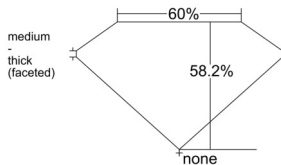

GIA®

FACSIMILE

GIA REPORT 3515000305

Verify this report at GIA.edu

GIA NATURAL DIAMOND DOSSIER®

December 16, 2024
GIA Report Number 3515000305
Shape and Cutting Style ..... Heart Brilliant
Measurements ..... 4.09 x 4.62 x 2.69 mm

GRADING RESULTS

Carat Weight ..... 0.30 carat
Color Grade ..... F
Clarity Grade VVS2

ADDITIONAL GRADING INFORMATION

Polish ..... Excellent
Symmetry ..... Excellent
Fluorescence ..... None
Clarity Characteristics ..... Feather, Pinpoint
Inscription(s): GIA 3515000305

PROPORTIONS

Profile not to actual proportions

GRADING SCALES

GIA COLOR SCALE		GIA CLARITY SCALE			
COLORLESS	D	VERY VERY SLIGHTLY INCLUDED	FLAWLESS		
	E		INTERNALLY FLAWLESS		
	F	VERY SLIGHTLY INCLUDED	VVS₁		
	G		VVS₂		
	H		VS₁		
	NEAR COLORLESS	I	SLIGHTLY INCLUDED	VS₂	
		J		SI₁	
		FAINT	K	INCLUDED	SI₂
			L		I₁
			M		I₂
VERT LIGHT			N	INCLUDED	I₃
			O		
			P		
	Q				
LIGHT	R				
	S				
	T				
	U				
	V				
	Z