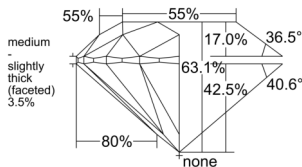

GIA®

FACSIMILE

GIA REPORT 3515009126

Verify this report at GIA.edu

GIA NATURAL DIAMOND DOSSIER®

December 17, 2024
GIA Report Number 3515009126
Shape and Cutting Style ..... Round Brilliant
Measurements ..... 5.00 - 5.04 x 3.17 mm

GRADING RESULTS

Carat Weight ..... 0.50 carat
Color Grade ..... D
Clarity Grade VS1
Cut Grade ..... Excellent

ADDITIONAL GRADING INFORMATION

Polish ..... Excellent
Symmetry ..... Excellent
Fluorescence ..... Strong Blue
Clarity Characteristics..... Crystal, Indented Natural
Inscription(s): GIA 3515009126

PROPORTIONS

GRADING SCALES

GIA COLOR SCALE

COLOREDNESS	D
	E
	F
	G
	H
	I
	J
NEAR COLORLESS	K
	L
FAIN	M
	N
	O
	P
VERY LIGHT	Q
	R
	S
	T
	U
	V
	W
	X
	Y
LIGHT	Z

GIA CLARITY SCALE

FLAWLESS	INTERNAL FLAWLESS	
		FLAWLESS
VERY VERY SLIGHTLY INCLUDED	VVS₁	
	VVS₂	
VERY SLIGHTLY INCLUDED	VS₁	
	VS₂	
SLIGHTLY INCLUDED	SI₁	
	SI₂	
INCLUDED	I₁	
	I₂	
	I₃	

GIA CUT SCALE

EXCELLENT
VERY GOOD
GOOD
FAIR
POOR