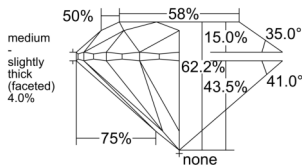

GIA®

FACSIMILE

GIA REPORT 3515051636

Verify this report at GIA.edu

GIA NATURAL DIAMOND DOSSIER®

December 24, 2024
GIA Report Number 3515051636
Shape and Cutting Style ..... Round Brilliant
Measurements ..... 5.06 - 5.08 x 3.15 mm

GRADING RESULTS

Carat Weight ..... 0.50 carat
Color Grade ..... E
Clarity Grade S11
Cut Grade ..... Excellent

ADDITIONAL GRADING INFORMATION

Polish ..... Excellent
Symmetry ..... Excellent
Fluorescence ..... None
Clarity Characteristics ..... Crystal, Cloud
Inscription(s): GIA 3515051636

PROPORTIONS

Profile to actual proportions

GRADING SCALES

GIA COLOR SCALE

COLORESS	D
	E
	F
	G
	H
	I
	J
NEAR COLORESS	K
	L
Faint	M
	N
	O
	P
VERY LIGHT	Q
	R
	S
	T
	U
	V
	W
	X
	Y
LIGHT	Z

GIA CLARITY SCALE

VERY VERY SLIGHTLY INCLUDED	FLAWLESS
	INTERNALLY FLAWLESS
VERY SLIGHTLY INCLUDED	VVS₁
	VVS₂
SLIGHTLY INCLUDED	VS₁
	VS₂
INCLUDED	SI₁
	SI₂
	I₁
	I₂
	I₃

GIA CUT SCALE

EXCELLENT
VERY GOOD
GOOD
FAIR
POOR