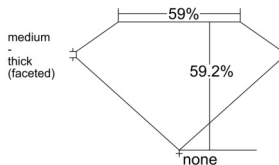

GIA®

FACSIMILE

GIA REPORT 3515080817

Verify this report at GIA.edu

GIA NATURAL DIAMOND DOSSIER®

December 26, 2024
GIA Report Number 3515080817
Shape and Cutting Style ..... Heart Brilliant
Measurements ..... 4.96 x 5.54 x 3.28 mm

GRADING RESULTS

Carat Weight ..... 0.51 carat
Color Grade ..... E
Clarity Grade SI1

ADDITIONAL GRADING INFORMATION

Polish ..... Excellent
Symmetry ..... Excellent
Fluorescence ..... None
Clarity Characteristics ..... Cloud, Feather, Crystal
Inspection(s): GIA 3515080817

PROPORTIONS

Profile not to actual proportions

GRADING SCALES

GIA COLOR SCALE		GIA CLARITY SCALE			
COLORLESS	D	VERY VERY SLIGHTLY INCLUDED	FLAWLESS		
	E		INTERNALLY FLAWLESS		
	F	VERY SLIGHTLY INCLUDED	VVS₁		
	G		VVS₂		
	H		VS₁		
	NEAR COLORLESS	I	SLIGHTLY INCLUDED	VS₂	
		J		SI₁	
		FAINT	K	INCLUDED	SI₂
			L		I₁
			M		I₂
VERT LIGHT	N	LIGHT	I₃		
	O				
	P				
	Q				
	R