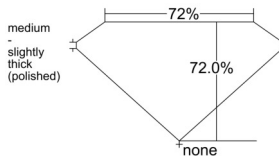

GIA®

FACSIMILE

GIA REPORT 3515090435

Verify this report at GIA.edu

GIA NATURAL DIAMOND DOSSIER®

December 27, 2024
GIA Report Number 3515090435
Shape and Cutting Style ..... Square Modified Brilliant
Measurements ..... 4.60 x 4.57 x 3.29 mm

GRADING RESULTS

Carat Weight ..... 0.56 carat
Color Grade ..... F
Clarity Grade VS1

ADDITIONAL GRADING INFORMATION

Polish ..... Excellent
Symmetry ..... Very Good
Fluorescence ..... None
Clarity Characteristics..... Feather, Knot, Cloud, Pinpoint
Inscription(s): GIA 3515090435

PROPORTIONS

Profile not to actual proportions

GRADING SCALES

GIA COLOR SCALE		GIA CLARITY SCALE	
COLORLESS	D	VERY VERY SLIGHTLY INCLUDED	FLAWLESS
	E		INTERNALLY FLAWLESS
	F		VVS₁
	G		VVS₂
	H		VS₁
	I		VS₂
	J		SI₁
	K		SI₂
	L		I₁
	M		I₂
NEAR COLORLESS	N	SLIGHTLY INCLUDED	I₃
	O		
	P		
	Q		
FAINT	R		
	S		
	T		
	U		
VERT LIGHT	V		
	W		
	X		
	Y		
LIGHT	Z