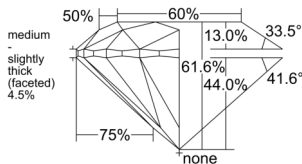

GIA®

FACSIMILE

GIA REPORT 3515093316

Verify this report at GIA.edu

GIA NATURAL DIAMOND DOSSIER®

January 02, 2025
GIA Report Number 3515093316
Shape and Cutting Style ..... Round Brilliant
Measurements ..... 4.28 - 4.30 x 2.65 mm

GRADING RESULTS

Carat Weight ..... 0.30 carat
Color Grade ..... E
Clarity Grade S11
Cut Grade ..... Excellent

ADDITIONAL GRADING INFORMATION

Polish ..... Excellent
Symmetry ..... Excellent
Fluorescence ..... None
Clarity Characteristics ..... Cloud, Feather, Knot
Inscription(s): GIA 3515093316

PROPORTIONS

Profile to actual proportions