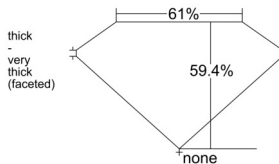

GIA®

FACSIMILE

GIA REPORT 3515113531

Verify this report at GIA.edu

GIA NATURAL DIAMOND DOSSIER®

January 02, 2025
GIA Report Number 3515113531
Shape and Cutting Style ..... Pear Brilliant
Measurements ..... 6.18 x 3.90 x 2.32 mm

GRADING RESULTS

Carat Weight ..... 0.33 carat
Color Grade L
Clarity Grade VVS1

ADDITIONAL GRADING INFORMATION

Polish ..... Excellent
Symmetry ..... Very Good
Fluorescence ..... Faint
Clarity Characteristics ..... Pinpoint, Surface Graining
Inscription(s): GIA 3515113531

PROPORTIONS

Profile not to actual proportions

GRADING SCALES

GIA COLOR SCALE		GIA CLARITY SCALE	
COLORLESS	D	VERY VERY SLIGHTLY INCLUDED	FLAWLESS
	E		INTERNALLY FLAWLESS
	F		VVS₁
	G		VVS₂
	H		VS₁
	I		VS₂
	J		SI₁
	K		SI₂
	L		I₁
	M		I₂
NEAR COLORLESS	N	SLIGHTLY INCLUDED	I₃
	O		
	P		
	Q		
FAINT	R		
	S		
	T		
	U		
VERT LIGHT	V		
	W		
	X		
	Y		
LIGHT	Z