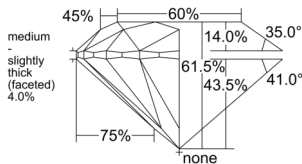

GIA®

FACSIMILE

GIA REPORT 3515115549

Verify this report at GIA.edu

GIA NATURAL DIAMOND DOSSIER®

January 03, 2025
GIA Report Number 3515115549
Shape and Cutting Style ..... Round Brilliant
Measurements ..... 4.28 - 4.31 x 2.64 mm

GRADING RESULTS

Carat Weight ..... 0.30 carat
Color Grade ..... E
Clarity Grade VS2
Cut Grade ..... Excellent

ADDITIONAL GRADING INFORMATION

Polish ..... Excellent
Symmetry ..... Excellent
Fluorescence ..... None
Clarity Characteristics ..... Crystal, Cloud
Inscription(s): GIA 3515115549

PROPORTIONS

Profile to actual proportions

GRADING SCALES

GIA COLOR SCALE

COLORESS	D
	E
	F
	G
	H
	I
	J
NEAR COLORESS	K
	L
FANIT	M
	N
	O
	P
	R
	S
	T
	U
	V
	W
	X
	Y
LIGHT	Z

GIA CLARITY SCALE

FLAWLESS	VERY VERY SLIGHTLY INCLUDED	VS₁	VS₂	SI₁	SI₂	I₁	I₂	I₃			
									VERY SLIGHTLY INCLUDED	SLIGHTLY INCLUDED	INCLUDED

GIA CUT SCALE

EXCELLENT
VERY GOOD
GOOD
FAIR
POOR