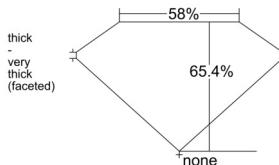

GIA®

FACSIMILE

GIA REPORT 3515157829

Verify this report at GIA.edu

GIA NATURAL DIAMOND DOSSIER®

January 07, 2025
GIA Report Number 3515157829
Shape and Cutting Style ..... Oval Brilliant
Measurements ..... 6.22 x 4.79 x 3.13 mm

GRADING RESULTS

Carat Weight ..... 0.61 carat
Color Grade ..... D
Clarity Grade VS1

ADDITIONAL GRADING INFORMATION

Polish ..... Excellent
Symmetry ..... Very Good
Fluorescence ..... None
Clarity Characteristics..... Crystal, Feather, Pinpoint
Inspection(s): GIA 3515157829

PROPORTIONS

Profile not to actual proportions

GRADING SCALES

GIA COLOR SCALE		GIA CLARITY SCALE			
COLORLESS	D	VERY VERY SLIGHTLY INCLUDED	FLAWLESS		
	E		INTERNALLY FLAWLESS		
	F	VERY SLIGHTLY INCLUDED	VVS₁		
	G		VVS₂		
	H		VS₁		
	NEAR COLORLESS	I	SLIGHTLY INCLUDED	VS₂	
		J		SI₁	
		FAINT	K	INCLUDED	SI₂
			L		I₁
			M		I₂
VERT LIGHT	N	LIGHT	I₃		
	O				
	P				
	Q				
	R