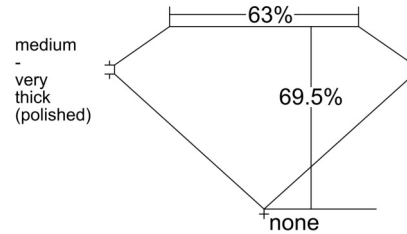

GIA NATURAL DIAMOND GRADING REPORT

January 13, 2025
 GIA Report Number 3515158968
 Shape and Cutting Style Cut-Cornered Rectangular
 Modified Brilliant
 Measurements 6.55 x 5.04 x 3.51 mm

GRADING RESULTS

Carat Weight 1.00 carat
 Color Grade I
 Clarity Grade SI1

ADDITIONAL GRADING INFORMATION

Polish Excellent
 Symmetry Very Good
 Fluorescence None
 Inscription(s): GIA 3515158968

Comments: Manufacturing remnants, clouds and pinpoints are not shown.

PROPORTIONS

Profile not to actual proportions

CLARITY CHARACTERISTICS

KEY TO SYMBOLS*

-  Feather
-  Natural
-  Crystal
-  Indented Natural
-  Needle

* Red symbols denote internal characteristics (inclusions). Green or black symbols denote external characteristics (blemishes). Diagram is an approximate representation of the diamond, and symbols shown indicate type, position, and approximate size of clarity characteristics. All clarity characteristics may not be shown. Details of finish are not shown.