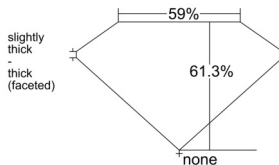

GIA®

FACSIMILE

GIA REPORT 3515164963

Verify this report at GIA.edu

GIA NATURAL DIAMOND DOSSIER®

January 08, 2025
GIA Report Number 3515164963
Shape and Cutting Style ..... Marquise Brilliant
Measurements ..... 9.03 x 4.64 x 2.85 mm

GRADING RESULTS

Carat Weight ..... 0.72 carat
Color Grade ..... E
Clarity Grade VVS2

ADDITIONAL GRADING INFORMATION

Polish ..... Excellent
Symmetry ..... Very Good
Fluorescence ..... Faint
Clarity Characteristics ..... Feather, Chip, Pinpoint
Inscription(s): GIA 3515164963

PROPORTIONS

Profile not to actual proportions

GRADING SCALES

GIA COLOR SCALE		GIA CLARITY SCALE			
COLORLESS	D	VERY VERY SLIGHTLY INCLUDED	FLAWLESS		
	E		INTERNALLY FLAWLESS		
	F	VERY SLIGHTLY INCLUDED	VVS₁		
	G		VVS₂		
	H		VS₁		
	NEAR COLORLESS	I	SLIGHTLY INCLUDED	VS₂	
		J		SI₁	
		FAINT	K	INCLUDED	SI₂
			L		I₁
			M		I₂
VERT LIGHT	N	INCLUDED	I₃		
	O				
	P				
	Q				
	R				
LIGHT	S				
	T				
	U				
	V				
	W				
X					
Y					
Z