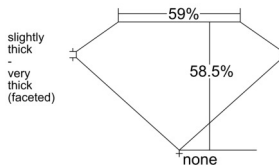

GIA®

FACSIMILE

GIA REPORT 3515171537

Verify this report at GIA.edu

GIA NATURAL DIAMOND DOSSIER®

January 09, 2025
GIA Report Number 3515171537
Shape and Cutting Style ..... Heart Brilliant
Measurements ..... 4.38 x 5.16 x 3.01 mm

GRADING RESULTS

Carat Weight ..... 0.40 carat
Color Grade ..... G
Clarity Grade VS1

ADDITIONAL GRADING INFORMATION

Polish ..... Excellent
Symmetry ..... Excellent
Fluorescence ..... None
Clarity Characteristics ..... Crystal, Pinpoint
Inscription(s): GIA 3515171537

PROPORTIONS

Profile not to actual proportions

GRADING SCALES

GIA COLOR SCALE		GIA CLARITY SCALE	
NEAR COLORLESS	D	VERY SLIGHTLY INCLUDED	FLAWLESS
	E		INTERNALLY FLAWLESS
	F		VVS₁
	G		VVS₂
	H		VS₁
	I		VS₂
	J		SI₁
	K		SI₂
	L		I₁
	M		I₂
FAINT	N	INCLUDED	I₃
	O		
	P		
	Q		
VERT LIGHT	R		
	S		
	T		
	U		
	V		
	W		
	X		
	Y		
LIGHT	Z