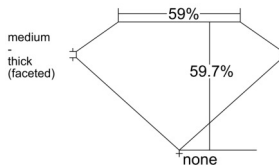

GIA®

FACSIMILE

GIA REPORT 3515195178

Verify this report at GIA.edu

GIA NATURAL DIAMOND DOSSIER®

January 16, 2025
GIA Report Number 3515195178
Shape and Cutting Style ..... Heart Brilliant
Measurements ..... 5.37 x 6.20 x 3.71 mm

GRADING RESULTS

Carat Weight ..... 0.73 carat
Color Grade I
Clarity Grade VVS2

ADDITIONAL GRADING INFORMATION

Polish ..... Excellent
Symmetry ..... Excellent
Fluorescence ..... None
Clarity Characteristics ..... Pinpoint
Inscription(s): GIA 3515195178

PROPORTIONS

Profile not to actual proportions

GRADING SCALES

GIA COLOR SCALE		GIA CLARITY SCALE			
COLORLESS	D	VERY VERY SLIGHTLY INCLUDED	FLAWLESS		
	E		INTERNALLY FLAWLESS		
	F	VERY SLIGHTLY INCLUDED	VVS₁		
	G		VVS₂		
	H		VS₁		
	NEAR COLORLESS	I	SLIGHTLY INCLUDED	VS₂	
		J		SI₁	
		FAINT	K	INCLUDED	SI₂
			L		I₁
			M		I₂
VERT LIGHT	N	LIGHT	I₃		
	O				
	P				
	Q				
	R				
	S				
LIGHT	T				
	U				
	V				
	W				
	X				
Y					
Z