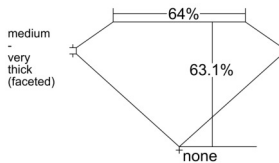

GIA®

FACSIMILE

GIA REPORT 3515218383

Verify this report at GIA.edu

GIA NATURAL DIAMOND DOSSIER®

January 16, 2025
GIA Report Number 3515218383
Shape and Cutting Style ..... Pear Brilliant
Measurements ..... 7.89 x 5.06 x 3.19 mm

GRADING RESULTS

Carat Weight ..... 0.80 carat
Color Grade I
Clarity Grade VS2

ADDITIONAL GRADING INFORMATION

Polish ..... Excellent
Symmetry ..... Very Good
Fluorescence ..... None
Clarity Characteristics ..... Feather, Cavity
Inscription(s): GIA 3515218383

PROPORTIONS

Profile not to actual proportions

GRADING SCALES

GIA COLOR SCALE		GIA CLARITY SCALE			
COLORLESS	D	VERY VERY SLIGHTLY INCLUDED	FLAWLESS		
	E		INTERNALLY FLAWLESS		
	F	VERY SLIGHTLY INCLUDED	VVS₁		
	G		VVS₂		
	H		VS₁		
	NEAR COLORLESS	I	SLIGHTLY INCLUDED	VS₂	
		J		SI₁	
		FAINT	K	INCLUDED	SI₂
			L		I₁
			M		I₂
VERT LIGHT	N	LIGHT	I₃		
	O				
	P				
	Q				
	R