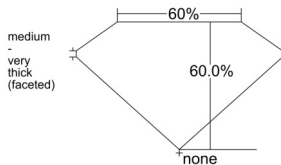

GIA®

FACSIMILE

GIA REPORT 3515220555

Verify this report at GIA.edu

GIA NATURAL DIAMOND DOSSIER®

January 16, 2025
GIA Report Number 3515220555
Shape and Cutting Style ..... Heart Brilliant
Measurements ..... 4.56 x 5.35 x 3.21 mm

GRADING RESULTS

Carat Weight ..... 0.46 carat
Color Grade ..... H
Clarity Grade VS1

ADDITIONAL GRADING INFORMATION

Polish ..... Excellent
Symmetry ..... Very Good
Fluorescence ..... None
Clarity Characteristics ..... Feather, Cloud
Inscription(s): GIA 3515220555

PROPORTIONS

Profile not to actual proportions

GRADING SCALES

GIA COLOR SCALE		GIA CLARITY SCALE	
COLORLESS	D	VERY VERY SLIGHTLY INCLUDED	FLAWLESS
	E		INTERNALLY FLAWLESS
	F		VVS₁
	G		VVS₂
	H		VS₁
	I		VS₂
	J		SI₁
	K		SI₂
	L		I₁
	M		I₂
NEAR COLORLESS	N	SLIGHTLY INCLUDED	I₃
	O		
	P		
	Q		
FAINT	R		
	S		
	T		
	U		
VERT LIGHT	V		
	W		
	X		
	Y		
LIGHT	Z