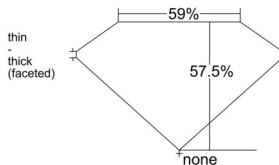

GIA®

FACSIMILE

GIA REPORT 3515223436

Verify this report at GIA.edu

GIA NATURAL DIAMOND DOSSIER®

January 17, 2025
GIA Report Number 3515223436
Shape and Cutting Style ..... Heart Brilliant
Measurements ..... 4.62 x 5.21 x 2.99 mm

GRADING RESULTS

Carat Weight ..... 0.41 carat
Color Grade ..... E
Clarity Grade VVS2

ADDITIONAL GRADING INFORMATION

Polish ..... Excellent
Symmetry ..... Excellent
Fluorescence ..... None
Clarity Characteristics..... Pinpoint, Surface Graining
Inscription(s): GIA 3515223436

PROPORTIONS

Profile not to actual proportions

GRADING SCALES

GIA COLOR SCALE		GIA CLARITY SCALE	
COLORLESS	D	VERY VERY SLIGHTLY INCLUDED	FLAWLESS
	E		INTERNALLY FLAWLESS
	F		VVS₁
	G		VVS₂
	H		VS₁
	I		VS₂
	J		SI₁
	K		SI₂
	L		I₁
	M		I₂
NEAR COLORLESS	N	SLIGHTLY INCLUDED	I₃
	O		
	P		
	Q		
FAINT	R		
	S		
	T		
	U		
VERT LIGHT	V		
	W		
	X		
	Y		
LIGHT	Z