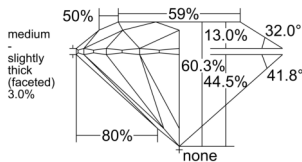

GIA®

FACSIMILE

GIA REPORT 3515225842

Verify this report at GIA.edu

GIA NATURAL DIAMOND DOSSIER®

January 17, 2025
GIA Report Number 3515225842
Shape and Cutting Style ..... Round Brilliant
Measurements ..... 5.60 - 5.63 x 3.38 mm

GRADING RESULTS

Carat Weight ..... 0.63 carat
Color Grade ..... J
Clarity Grade VS1
Cut Grade ..... Excellent

ADDITIONAL GRADING INFORMATION

Polish ..... Excellent
Symmetry ..... Excellent
Fluorescence ..... None
Clarity Characteristics ..... Feather, Cloud
Inscription(s): GIA 3515225842

PROPORTIONS

Profile to actual proportions

GRADING SCALES

GIA COLOR SCALE	GIA CLARITY SCALE	GIA CUT SCALE	
D	FLAWLESS	EXCELLENT	
E	INTERNALLY FLAWLESS		
F		VVS₁	VERY GOOD
G	VVS₂		
H	VS₁	GOOD	
I	VS₂		
J	SI₁	FAIR	
K	SI₂		
L	I₁	POOR	
M			
N			
O	I₂		
P			
Q			
R	I₃		
S			
T			
U			
V			
W			
X			
Y			
Z