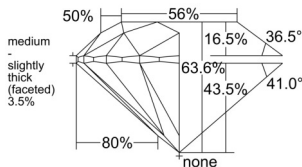

GIA®

FACSIMILE

GIA REPORT 3515225876

Verify this report at GIA.edu

GIA NATURAL DIAMOND DOSSIER®

January 16, 2025
GIA Report Number 3515225876
Shape and Cutting Style ..... Round Brilliant
Measurements ..... 5.01 - 5.04 x 3.20 mm

GRADING RESULTS

Carat Weight ..... 0.50 carat
Color Grade ..... E
Clarity Grade VS1
Cut Grade ..... Excellent

ADDITIONAL GRADING INFORMATION

Polish ..... Excellent
Symmetry ..... Excellent
Fluorescence ..... None
Clarity Characteristics. Crystal, Manufacturing Remnant, Feather
Inscription(s): GIA 3515225876

PROPORTIONS

GRADING SCALES

GIA COLOR SCALE

COLORLESS	D
	E
	F
	G
	H
	I
	J
NEAR COLORLESS	K
	L
Faint	M
	N
	O
	P
	Q
	R
	S
	T
	U
	V
	W
	X
	Y
Light	Z

GIA CLARITY SCALE

FLAWLESS	INTERNAL FLAWLESS	
		FLAWLESS
VERY VERY SLIGHTLY INCLUDED	VVS₁	
	VVS₂	
VERY SLIGHTLY INCLUDED	VS₁	
	VS₂	
SLIGHTLY INCLUDED	SI₁	
	SI₂	
INCLUDED	I₁	
	I₂	
	I₃	

GIA CUT SCALE

EXCELLENT
VERY GOOD
GOOD
FAIR
POOR