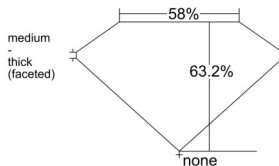

GIA®

FACSIMILE

GIA REPORT 3515231656

Verify this report at GIA.edu

GIA NATURAL DIAMOND DOSSIER®

January 17, 2025
GIA Report Number 3515231656
Shape and Cutting Style ..... Pear Brilliant
Measurements ..... 5.70 x 3.80 x 2.40 mm

GRADING RESULTS

Carat Weight ..... 0.31 carat
Color Grade ..... D
Clarity Grade VVS1

ADDITIONAL GRADING INFORMATION

Polish ..... Excellent
Symmetry ..... Good
Fluorescence ..... None
Clarity Characteristics..... Pinpoint, Cavity
Inscription(s): GIA 3515231656

PROPORTIONS

Profile not to actual proportions

GRADING SCALES

GIA COLOR SCALE		GIA CLARITY SCALE	
COLORLESS	D	VERY VERY SLIGHTLY INCLUDED	FLAWLESS
	E		INTERNALLY FLAWLESS
	F		VVS₁
	G		VVS₂
	H		VS₁
	I		VS₂
	J		SI₁
	K		SI₂
	L		I₁
	M		I₂
NEAR COLORLESS	N	SLIGHTLY INCLUDED	I₃
	O		
	P		
	Q		
FAINT	R	INCLUDED	
	S		
	T		
	U		
VERT LIGHT	V		
	W		
	X		
	Y		
LIGHT	Z