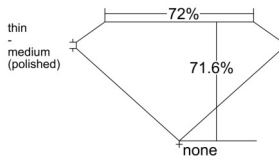

GIA®

FACSIMILE

GIA REPORT 3515237264

Verify this report at GIA.edu

GIA NATURAL DIAMOND DOSSIER®

January 20, 2025
GIA Report Number 3515237264
Shape and Cutting Style ..... Square Modified Brilliant
Measurements ..... 4.46 x 4.42 x 3.17 mm

GRADING RESULTS

Carat Weight ..... 0.51 carat
Color Grade ..... G
Clarity Grade VS2

ADDITIONAL GRADING INFORMATION

Polish ..... Excellent
Symmetry ..... Very Good
Fluorescence ..... Faint
Clarity Characteristics..... Crystal, Cloud, Feather
Inscription(s): GIA 3515237264

PROPORTIONS

Profile not to actual proportions

GRADING SCALES

GIA COLOR SCALE		GIA CLARITY SCALE			
COLORLESS	D	VERY VERY SLIGHTLY INCLUDED	FLAWLESS		
	E		INTERNALLY FLAWLESS		
	F	VERY SLIGHTLY INCLUDED	VVS₁		
	G		VVS₂		
	H		VS₁		
	NEAR COLORLESS	I	SLIGHTLY INCLUDED	VS₂	
		J		SI₁	
		FAINT	K	INCLUDED	SI₂
			L		I₁
			M		I₂
VERT LIGHT	N		INCLUDED	I₃	
	O				
	P				
	LIGHT	Q			
		R			
S					
T					
U					
	V				
	W				
	X				
	Y				
	Z