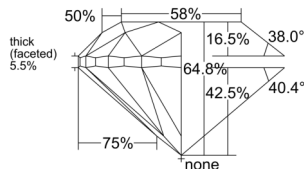

GIA®

FACSIMILE

GIA REPORT 3515245683

Verify this report at GIA.edu

GIA NATURAL DIAMOND DOSSIER®

January 21, 2025
GIA Report Number 3515245683
Shape and Cutting Style ..... Round Brilliant
Measurements ..... 5.93 - 6.01 x 3.87 mm

GRADING RESULTS

Carat Weight ..... 0.90 carat
Color Grade ..... F
Clarity Grade VVS1
Cut Grade ..... Very Good

ADDITIONAL GRADING INFORMATION

Polish ..... Excellent
Symmetry ..... Very Good
Fluorescence ..... Medium Blue
Clarity Characteristics ..... Pinpoint, Feather
Inscription(s): GIA 3515245683

PROPORTIONS

Profile to actual proportions