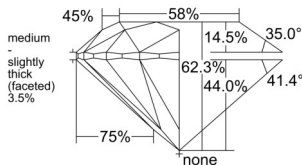

GIA®

FACSIMILE

GIA REPORT 3515256414

Verify this report at GIA.edu

GIA NATURAL DIAMOND DOSSIER®

January 21, 2025
GIA Report Number 3515256414
Shape and Cutting Style ..... Round Brilliant
Measurements ..... 5.37 - 5.39 x 3.35 mm

GRADING RESULTS

Carat Weight ..... 0.60 carat
Color Grade ..... D
Clarity Grade VS1
Cut Grade ..... Excellent

ADDITIONAL GRADING INFORMATION

Polish ..... Excellent
Symmetry ..... Excellent
Fluorescence ..... Medium Blue
Clarity Characteristics..... Crystal, Feather, Needle, Pinpoint
Inscription(s): GIA 3515256414

PROPORTIONS

Profile to actual proportions

GRADING SCALES

GIA COLOR SCALE	GIA CLARITY SCALE	GIA CUT SCALE	
D	FLAWLESS	EXCELLENT	
E	INTERNALLY FLAWLESS		
F		VVS₁	VERY GOOD
G	VVS₂		
H	VS₁	GOOD	
I	VS₂		
J	SI₁	FAIR	
K	SI₂		
L	I₁	POOR	
M	I₂		
N	I₃		
O			
P			
Q			
R			
S			
T			
U			
V			
W			
X			
Y			
Z