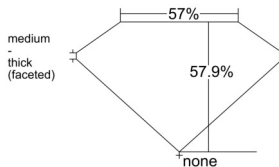

GIA®

FACSIMILE

GIA REPORT 3515292563

Verify this report at GIA.edu

GIA NATURAL DIAMOND DOSSIER®

January 28, 2025
GIA Report Number 3515292563
Shape and Cutting Style ..... Heart Brilliant
Measurements ..... 4.65 x 5.27 x 3.05 mm

GRADING RESULTS

Carat Weight ..... 0.43 carat
Color Grade ..... E
Clarity Grade SI1

ADDITIONAL GRADING INFORMATION

Polish ..... Excellent
Symmetry ..... Very Good
Fluorescence ..... None
Clarity Characteristics..... Cloud, Feather
Inscription(s): GIA 3515292563

PROPORTIONS

Profile not to actual proportions

GRADING SCALES

GIA COLOR SCALE		GIA CLARITY SCALE			
COLORLESS	D	VERY VERY SLIGHTLY INCLUDED	FLAWLESS		
	E		INTERNALLY FLAWLESS		
	F	VERY SLIGHTLY INCLUDED	VVS₁		
	G		VVS₂		
	H		VS₁		
	NEAR COLORLESS	I	SLIGHTLY INCLUDED	VS₂	
		J		SI₁	
		FAINT	K	INCLUDED	SI₂
			L		I₁
			M		I₂
VERT LIGHT	N	LIGHT	I₃		
	O				
	P				
	Q				
	R