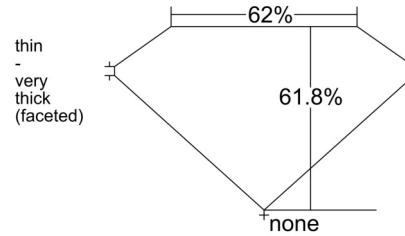

GIA NATURAL DIAMOND GRADING REPORT

 January 28, 2025
 GIA Report Number 3515296016
 Shape and Cutting Style Oval Brilliant
 Measurements 8.81 x 6.47 x 4.00 mm

GRADING RESULTS

 Carat Weight 1.50 carat
 Color Grade G
 Clarity Grade SI1

ADDITIONAL GRADING INFORMATION

 Polish Excellent
 Symmetry Excellent
 Fluorescence None
 Inscription(s): GIA 3515296016
Comments: Additional pinpoints are not shown.

PROPORTIONS

Profile not to actual proportions

CLARITY CHARACTERISTICS

KEY TO SYMBOLS*

-  Feather
-  Crystal
-  Cavity
-  Indented Natural
-  Needle
-  Pinpoint
-  Natural

* Red symbols denote internal characteristics (inclusions). Green or black symbols denote external characteristics (blemishes). Diagram is an approximate representation of the diamond, and symbols shown indicate type, position, and approximate size of clarity characteristics. All clarity characteristics may not be shown. Details of finish are not shown.