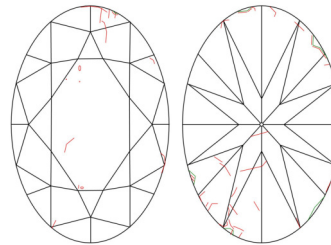

GIA NATURAL DIAMOND GRADING REPORT

 January 28, 2025
 GIA Report Number 3515296016
 Shape and Cutting Style Oval Brilliant
 Measurements 8.81 x 6.47 x 4.00 mm

GRADING RESULTS

 Carat Weight 1.50 carat
 Color Grade G
 Clarity Grade SI1

ADDITIONAL GRADING INFORMATION

 Polish Excellent
 Symmetry Excellent
 Fluorescence None
 Inscription(s): GIA 3515296016
Comments: Additional pinpoints are not shown.

PROPORTIONS

Profile not to actual proportions

CLARITY CHARACTERISTICS

KEY TO SYMBOLS*

-  Feather
-  Crystal
-  Cavity
-  Indented Natural
-  Needle
-  Pinpoint
-  Natural

* Red symbols denote internal characteristics (inclusions). Green or black symbols denote external characteristics (blemishes). Diagram is an approximate representation of the diamond, and symbols shown indicate type, position, and approximate size of clarity characteristics. All clarity characteristics may not be shown. Details of finish are not shown.