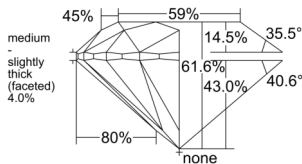

GIA®

FACSIMILE

GIA REPORT 3515296826

Verify this report at GIA.edu

GIA NATURAL DIAMOND DOSSIER®

January 28, 2025
GIA Report Number 3515296826
Shape and Cutting Style ..... Round Brilliant
Measurements ..... 5.88 - 5.90 x 3.63 mm

GRADING RESULTS

Carat Weight ..... 0.78 carat
Color Grade ..... G
Clarity Grade VS1
Cut Grade ..... Excellent

ADDITIONAL GRADING INFORMATION

Polish ..... Excellent
Symmetry ..... Excellent
Fluorescence ..... None
Clarity Characteristics..... Crystal, Feather, Cloud, Pinpoint
Inscription(s): GIA 3515296826

PROPORTIONS

Profile to actual proportions

GRADING SCALES

GIA COLOR SCALE

COLOURLESS	D
	E
	F
	G
	H
	I
	J
NEAR COLOURLESS	K
	L
FAIN	M
	N
	O
	P
	Q
VERY LIGHT	R
	S
	T
	U
	V
	W
	X
	Y
LIGHT	Z

GIA CLARITY SCALE

FLAWLESS	VERY VERY SLIGHTLY INCLUDED	VS₁	VS₂	VS₁	VS₂	SL₁	SL₂	I₁	I₂	I₃	
											FLAWLESS
INTERNALLY FLAWLESS	VERY SLIGHTLY INCLUDED										

GIA CUT SCALE

EXCELLENT
VERY GOOD
GOOD
FAIR
POOR