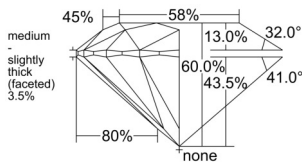

GIA®

FACSIMILE

GIA REPORT 3515322234

Verify this report at GIA.edu

GIA NATURAL DIAMOND DOSSIER®

February 11, 2025
GIA Report Number 3515322234
Shape and Cutting Style ..... Round Brilliant
Measurements ..... 5.19 - 5.21 x 3.12 mm

GRADING RESULTS

Carat Weight ..... 0.51 carat
Color Grade ..... G
Clarity Grade S11
Cut Grade ..... Excellent

ADDITIONAL GRADING INFORMATION

Polish ..... Excellent
Symmetry ..... Excellent
Fluorescence ..... None
Clarity Characteristics ..... Cloud, Feather
Inscription(s): GIA 3515322234

PROPORTIONS

Profile to actual proportions

GRADING SCALES

GIA COLOR SCALE	GIA CLARITY SCALE	GIA CUT SCALE
COLOURESS	FLAWLESS	EXCELLENT
D	INTERNALLY FLAWLESS	
E	VVS₁	VERY GOOD
F		
G	VS₁	GOOD
H		
I	SI₁	FAIR
J		
K	I₁	POOR
L		
M	I₂	
N		
O	I₃	
P		
Q		
R		
S		
T		
U		
V		
W		
X		
Y		
Z