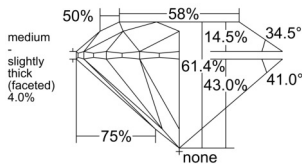

GIA®

FACSIMILE

GIA REPORT 3515346821

Verify this report at GIA.edu

GIA NATURAL DIAMOND DOSSIER®

February 04, 2025
GIA Report Number 3515346821
Shape and Cutting Style ..... Round Brilliant
Measurements ..... 4.65 - 4.68 x 2.87 mm

GRADING RESULTS

Carat Weight ..... 0.38 carat
Color Grade ..... H
Clarity Grade VS1
Cut Grade ..... Excellent

ADDITIONAL GRADING INFORMATION

Polish ..... Excellent
Symmetry ..... Excellent
Fluorescence ..... None
Clarity Characteristics ..... Needle, Cloud
Inscription(s): GIA 3515346821

PROPORTIONS

Profile to actual proportions

GRADING SCALES

GIA COLOR SCALE

COLOURESS	D
	E
	F
	G
	H
	I
	J
NEAR COLOURESS	K
	L
FAIN	M
	N
	O
	P
	Q
VERY LIGHT	R
	S
	T
	U
	V
	W
	X
	Y
LIGHT	Z

GIA CLARITY SCALE

FLAWLESS	INTERNAL FLAWLESS	
		VERY VERY SLIGHTLY INCLUDED
VVS₁	VVS₂	
VS₁	VS₂	
SLIGHTLY INCLUDED	SI₁	
	SI₂	
INCLUDED	I₁	
	I₂	
	I₃	

GIA CUT SCALE

EXCELLENT
VERY GOOD
GOOD
FAIR
POOR