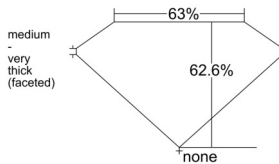

GIA®

FACSIMILE

GIA REPORT 3515352639

Verify this report at GIA.edu

GIA NATURAL DIAMOND DOSSIER®

February 05, 2025
GIA Report Number 3515352639
Shape and Cutting Style ..... Oval Brilliant
Measurements ..... 5.93 x 4.07 x 2.54 mm

GRADING RESULTS

Carat Weight ..... 0.40 carat
Color Grade ..... E
Clarity Grade VS2

ADDITIONAL GRADING INFORMATION

Polish ..... Excellent
Symmetry ..... Very Good
Fluorescence ..... None
Clarity Characteristics ..... Feather
Inscription(s): GIA 3515352639

PROPORTIONS

Profile not to actual proportions

GRADING SCALES

GIA COLOR SCALE		GIA CLARITY SCALE			
COLORLESS	D	VERY VERY SLIGHTLY INCLUDED	FLAWLESS		
	E		INTERNALLY FLAWLESS		
	F	VERY SLIGHTLY INCLUDED	VVS₁		
	G		VVS₂		
	H		VS₁		
	NEAR COLORLESS	I	SLIGHTLY INCLUDED	VS₂	
		J		SI₁	
		FAINT	K	INCLUDED	SI₂
			L		I₁
			M		I₂
VERT LIGHT	N	LIGHT	I₃		
	O				
	P				
	Q				
	R				
	S