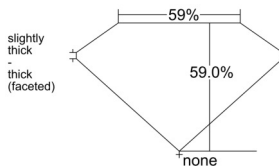

GIA®

FACSIMILE

GIA REPORT 3515366805

Verify this report at GIA.edu

GIA NATURAL DIAMOND DOSSIER®

February 05, 2025
GIA Report Number 3515366805
Shape and Cutting Style ..... Heart Brilliant
Measurements ..... 4.51 x 5.29 x 3.12 mm

GRADING RESULTS

Carat Weight ..... 0.43 carat
Color Grade ..... K
Clarity Grade SI1

ADDITIONAL GRADING INFORMATION

Polish ..... Excellent
Symmetry ..... Excellent
Fluorescence ..... None
Clarity Characteristics ..... Feather
Inscription(s): GIA 3515366805

PROPORTIONS

Profile not to actual proportions

GRADING SCALES

GIA COLOR SCALE		GIA CLARITY SCALE			
COLORLESS	D	NEAR COLORLESS	FLAWLESS		
	E		INTERNALLY FLAWLESS		
	F		VERY VERY SLIGHTLY INCLUDED	VVS₁	
	G			VVS₂	
	H		VERY SLIGHTLY INCLUDED	VS₁	
	I			VS₂	
	J			SLIGHTLY INCLUDED	SI₁
	K		SI₂		
	FAINT		L	LIGHT	I₁
			M		I₂
N		I₃			
O					
P					
Q					
R					
S