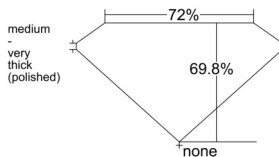

GIA®

FACSIMILE

GIA REPORT 3515367594

Verify this report at GIA.edu

GIA NATURAL DIAMOND DOSSIER®

February 05, 2025
GIA Report Number 3515367594
Shape and Cutting Style ..... Square Modified Brilliant
Measurements ..... 4.65 x 4.63 x 3.23 mm

GRADING RESULTS

Carat Weight ..... 0.59 carat
Color Grade ..... D
Clarity Grade VS1

ADDITIONAL GRADING INFORMATION

Polish ..... Excellent
Symmetry ..... Very Good
Fluorescence ..... Faint
Clarity Characteristics ..... Feather, Pinpoint
Inscription(s): GIA 3515367594

PROPORTIONS

Profile not to actual proportions

GRADING SCALES

GIA COLOR SCALE		GIA CLARITY SCALE	
COLORLESS	D	VERY VERY SLIGHTLY INCLUDED	FLAWLESS
	E		INTERNALLY FLAWLESS
	F		VVS₁
	G		VVS₂
	H		VS₁
	I		VS₂
	J		SI₁
	K		SI₂
	L		I₁
	M		I₂
NEAR COLORLESS	N	SLIGHTLY INCLUDED	I₃
	O		
	P		
	Q		
FAINT	R	INCLUDED	
	S		
	T		
	U		
VERT LIGHT	V		
	W		
	X		
	Y		
LIGHT	Z