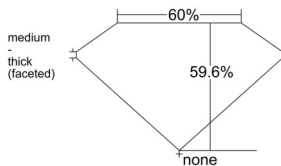

GIA®

FACSIMILE

GIA REPORT 3515407430

Verify this report at GIA.edu

GIA NATURAL DIAMOND DOSSIER®

February 11, 2025
GIA Report Number 3515407430
Shape and Cutting Style ..... Heart Brilliant
Measurements ..... 5.16 x 5.84 x 3.48 mm

GRADING RESULTS

Carat Weight ..... 0.61 carat
Color Grade ..... G
Clarity Grade VS2

ADDITIONAL GRADING INFORMATION

Polish ..... Excellent
Symmetry ..... Excellent
Fluorescence ..... None
Clarity Characteristics ..... Cloud, Crystal, Feather
Inscription(s): GIA 3515407430

PROPORTIONS

Profile not to actual proportions

GRADING SCALES

GIA COLOR SCALE		GIA CLARITY SCALE	
COLORLESS	D	VERY VERY SLIGHTLY INCLUDED	FLAWLESS
	E		INTERNALLY FLAWLESS
	F		VVS₁
	G		VVS₂
	H		VS₁
	I		VS₂
	J		SI₁
	K		SI₂
	L		I₁
	M		I₂
NEAR COLORLESS	N	SLIGHTLY INCLUDED	I₃
	O		
	P		
	Q		
FAINT	R		
	S		
	T		
	U		
VERT LIGHT	V		
	W		
	X		
	Y		
LIGHT	Z