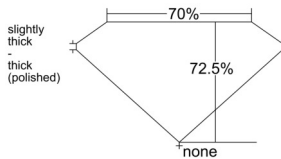

GIA®

FACSIMILE

GIA REPORT 3515515590

Verify this report at GIA.edu

GIA NATURAL DIAMOND DOSSIER®

February 26, 2025
GIA Report Number 3515515590
Shape and Cutting Style ..... Square Modified Brilliant
Measurements ..... 3.89 x 3.83 x 2.78 mm

GRADING RESULTS

Carat Weight ..... 0.36 carat
Color Grade I
Clarity Grade VVS1

ADDITIONAL GRADING INFORMATION

Polish ..... Excellent
Symmetry ..... Good
Fluorescence ..... None
Clarity Characteristics ..... Cavity
Inscription(s): GIA 3515515590

PROPORTIONS

Profile not to actual proportions

GRADING SCALES

GIA COLOR SCALE		GIA CLARITY SCALE			
COLORLESS	D	VERY VERY SLIGHTLY INCLUDED	FLAWLESS		
	E		INTERNALLY FLAWLESS		
	F	VERY SLIGHTLY INCLUDED	VVS₁		
	G		VVS₂		
	H		VS₁		
	NEAR COLORLESS	I	SLIGHTLY INCLUDED	VS₂	
		J		SI₁	
		FAINT	K	INCLUDED	SI₂
			L		I₁
			M		I₂
VERT LIGHT	N	LIGHT	I₃		
	O				
	P				
	Q				
	R