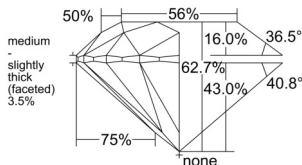

GIA®

FACSIMILE

GIA REPORT 3515769350

Verify this report at GIA.edu

GIA NATURAL DIAMOND DOSSIER®

April 01, 2025
GIA Report Number 3515769350
Shape and Cutting Style ..... Round Brilliant
Measurements ..... 4.56 - 4.59 x 2.87 mm

GRADING RESULTS

Carat Weight ..... 0.37 carat
Color Grade L
Clarity Grade S11
Cut Grade ..... Excellent

ADDITIONAL GRADING INFORMATION

Polish ..... Excellent
Symmetry ..... Excellent
Fluorescence ..... None
Clarity Characteristics ..... Crystal, Feather
Inscription(s): GIA 3515769350

PROPORTIONS

GRADING SCALES

GIA COLOR SCALE	GIA CLARITY SCALE	GIA CUT SCALE	
D	FLAWLESS	EXCELLENT	
E	INTERNALLY FLAWLESS		
F		VVS₁	VERY GOOD
G	VVS₂		
H	VS₁	GOOD	
I	VS₂		
J	S1₁	FAIR	
K	S1₂		
L	I₁	POOR	
M	I₂		
N	I₃		
O			
P			
Q			
R			
S			
T			
U			
V			
W			
X			
Y			
Z