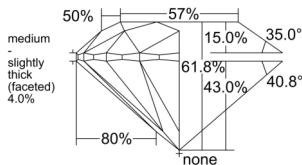

GIA®

FACSIMILE

GIA REPORT 3515814944

Verify this report at gia.edu

GIA NATURAL DIAMOND DOSSIER®

April 07, 2025
GIA Report Number 3515814944
Shape and Cutting Style ..... Round Brilliant
Measurements ..... 4.62 - 4.63 x 2.86 mm

GRADING RESULTS

Carat Weight ..... 0.37 carat
Color Grade ..... F
Clarity Grade S11
Cut Grade ..... Excellent

ADDITIONAL GRADING INFORMATION

Polish ..... Excellent
Symmetry ..... Excellent
Fluorescence ..... None
Clarity Characteristics..... Crystal, Cloud, Feather, Etch Channel
Inscription(s): GIA 3515814944

PROPORTIONS

GRADING SCALES

GIA COLOR SCALE

COLORLESS	D
	E
	F
	G
	H
	I
	J
NEAR COLORLESS	K
	L
Faint	M
	N
	O
	P
	Q
	R
	S
	T
	U
	V
	W
	X
	Y
Light	Z

GIA CLARITY SCALE

FLAWLESS	VERY VERY SLIGHTLY INCLUDED	VS₁	VS₂	SI₁	SI₂	I₁	I₂	I₃			
									VERY SLIGHTLY INCLUDED	SLIGHTLY INCLUDED	INCLUDED

GIA CUT SCALE

EXCELLENT
VERY GOOD
GOOD
FAIR
POOR