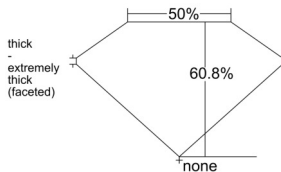

GIA®

FACSIMILE

GIA REPORT 3515828649

Verify this report at GIA.edu

GIA NATURAL DIAMOND DOSSIER®

April 09, 2025
GIA Report Number 3515828649
Shape and Cutting Style ..... Pear Brilliant
Measurements ..... 6.19 x 3.62 x 2.20 mm

GRADING RESULTS

Carat Weight ..... 0.30 carat
Color Grade ..... H
Clarity Grade VS1

ADDITIONAL GRADING INFORMATION

Polish ..... Excellent
Symmetry ..... Good
Fluorescence ..... Faint
Clarity Characteristics..... Crystal, Cavity, Pinpoint
Inscription(s): GIA 3515828649

PROPORTIONS

Profile not to actual proportions

GRADING SCALES

GIA COLOR SCALE		GIA CLARITY SCALE	
COLORLESS	D	VERY VERY SLIGHTLY INCLUDED	FLAWLESS
	E		INTERNALLY FLAWLESS
	F		VVS₁
	G		VVS₂
	H		VS₁
	I		VS₂
	J		SI₁
	K		SI₂
	L		I₁
	M		I₂
NEAR COLORLESS	N	SLIGHTLY INCLUDED	I₃
	O		
	P		
	Q		
FAINT	R	INCLUDED	
	S		
	T		
	U		
VERY LIGHT	V	LIGHT	
	W		
	X		
	Y		
Z