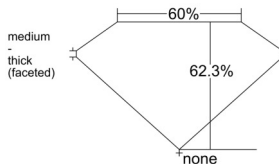

GIA®

FACSIMILE

GIA REPORT 3515835605

Verify this report at GIA.edu

GIA NATURAL DIAMOND DOSSIER®

April 08, 2025
GIA Report Number 3515835605
Shape and Cutting Style ..... Oval Brilliant
Measurements ..... 5.28 x 3.91 x 2.44 mm

GRADING RESULTS

Carat Weight ..... 0.32 carat
Color Grade ..... D
Clarity Grade VS1

ADDITIONAL GRADING INFORMATION

Polish ..... Excellent
Symmetry ..... Very Good
Fluorescence ..... None
Clarity Characteristics..... Cloud, Feather, Pinpoint
Inscription(s): GIA 3515835605

PROPORTIONS

Profile not to actual proportions

GRADING SCALES

GIA COLOR SCALE		GIA CLARITY SCALE			
COLORLESS	D	VERY VERY SLIGHTLY INCLUDED	FLAWLESS		
	E		INTERNALLY FLAWLESS		
	F	VERY SLIGHTLY INCLUDED	VVS₁		
	G		VVS₂		
	H		VS₁		
	NEAR COLORLESS	I	SLIGHTLY INCLUDED	VS₂	
		J		SI₁	
		FAINT	K	INCLUDED	SI₂
			L		I₁
			M		I₂
VERT LIGHT	N	LIGHT	I₃		
	O				
	P				
	Q				
	R