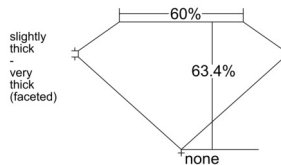

GIA®

FACSIMILE

GIA REPORT 3515958141

Verify this report at GIA.edu

GIA NATURAL DIAMOND DOSSIER®

April 23, 2025
GIA Report Number 3515958141
Shape and Cutting Style ..... Pear Brilliant
Measurements ..... 5.70 x 3.79 x 2.40 mm

GRADING RESULTS

Carat Weight ..... 0.30 carat
Color Grade ..... F
Clarity Grade VVS1

ADDITIONAL GRADING INFORMATION

Polish ..... Excellent
Symmetry ..... Very Good
Fluorescence ..... None
Clarity Characteristics..... Pinpoint, Indented Natural
Inscription(s): GIA 3515958141

PROPORTIONS

Profile not to actual proportions

GRADING SCALES

GIA COLOR SCALE		GIA CLARITY SCALE			
COLORLESS	D	VERY VERY SLIGHTLY INCLUDED	FLAWLESS		
	E		INTERNALLY FLAWLESS		
	F	VERY SLIGHTLY INCLUDED	VVS₁		
	G		VVS₂		
	H		VS₁		
	NEAR COLORLESS	I	SLIGHTLY INCLUDED	VS₂	
		J		SI₁	
		FAINT	K	INCLUDED	SI₂
			L		I₁
			M		I₂
VERT LIGHT	N	LIGHT	I₃		
	O				
	P				
	Q				
	R