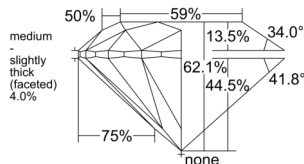

GIA®

FACSIMILE

GIA REPORT 3515966294

Verify this report at GIA.edu

GIA NATURAL DIAMOND DOSSIER®

April 24, 2025
GIA Report Number 3515966294
Shape and Cutting Style ..... Round Brilliant
Measurements ..... 5.75 - 5.78 x 3.58 mm

GRADING RESULTS

Carat Weight ..... 0.73 carat
Color Grade ..... E
Clarity Grade S11
Cut Grade ..... Excellent

ADDITIONAL GRADING INFORMATION

Polish ..... Excellent
Symmetry ..... Excellent
Fluorescence ..... None
Clarity Characteristics ..... Crystal
Inscription(s): GIA 3515966294

PROPORTIONS

Profile to actual proportions

GRADING SCALES

GIA COLOR SCALE

COLORLESS	D
	E
	F
	G
	H
	I
	J
NEAR COLORLESS	K
	L
Faint	M
	N
	O
	P
	Q
	R
	S
	T
	U
	V
	W
	X
	Y
Light	Z

GIA CLARITY SCALE

FLAWLESS	INTERNAL FLAWLESS	
		FLAWLESS
VERY VERY SLIGHTLY INCLUDED	VVS₁	
	VVS₂	
VERY SLIGHTLY INCLUDED	VS₁	
	VS₂	
SLIGHTLY INCLUDED	SI₁	
	SI₂	
INCLUDED	I₁	
	I₂	
	I₃	

GIA CUT SCALE

EXCELLENT
VERY GOOD
GOOD
FAIR
POOR