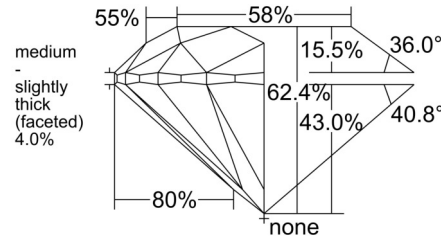

### GIA NATURAL DIAMOND GRADING REPORT

May 21, 2025  
 GIA Report Number ..... 3525189170  
 Shape and Cutting Style ..... Round Brilliant  
 Measurements ..... 10.06 - 10.11 x 6.29 mm

### GRADING RESULTS

Carat Weight ..... 4.01 carat  
 Color Grade ..... J  
 Clarity Grade ..... SI1  
 Cut Grade ..... Excellent

### PROPORTIONS

Profile to actual proportions