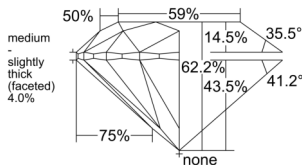

GIA®

FACSIMILE

GIA REPORT 3525225724

Verify this report at GIA.edu

GIA NATURAL DIAMOND DOSSIER®

May 21, 2025
GIA Report Number 3525225724
Shape and Cutting Style ..... Round Brilliant
Measurements ..... 5.35 - 5.39 x 3.34 mm

GRADING RESULTS

Carat Weight ..... 0.60 carat
Color Grade ..... D
Clarity Grade S11
Cut Grade ..... Excellent

ADDITIONAL GRADING INFORMATION

Polish ..... Excellent
Symmetry ..... Excellent
Fluorescence ..... Strong Blue
Clarity Characteristics..... Crystal, Cloud, Feather
Inspection(s): GIA 3525225724

PROPORTIONS

GRADING SCALES

GIA COLOR SCALE	GIA CLARITY SCALE	GIA CUT SCALE	
D	FLAWLESS	EXCELLENT	
E	INTERNALLY FLAWLESS		
F		VVS₁	VERY GOOD
G	VVS₂		
H	VS₁	GOOD	
I	VS₂		
J	S1₁	FAIR	
K	S1₂		
L	I₁	POOR	
M	I₂		
N	I₃		
O			
P			
Q			
R			
S			
T			
U			
V			
W			
X			
Y			
Z