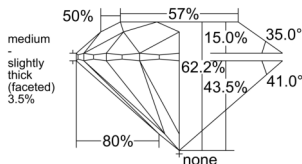

GIA®

FACSIMILE

GIA REPORT 3525268317

Verify this report at GIA.edu

GIA NATURAL DIAMOND DOSSIER®

May 24, 2025
GIA Report Number 3525268317
Shape and Cutting Style ..... Round Brilliant
Measurements ..... 6.06 - 6.08 x 3.78 mm

GRADING RESULTS

Carat Weight ..... 0.86 carat
Color Grade ..... D
Clarity Grade VVS1
Cut Grade ..... Excellent

ADDITIONAL GRADING INFORMATION

Polish ..... Excellent
Symmetry ..... Excellent
Fluorescence ..... Medium Blue
Clarity Characteristics ..... Pinpoint
Inscription(s): GIA 3525268317

PROPORTIONS

GRADING SCALES

GIA COLOR SCALE

COLORESS	D
	E
	F
	G
	H
	I
	J
NEAR COLORESS	K
	L
FANIT	M
	N
	O
	P
VERY LIGHT	Q
	R
	S
	T
	U
	V
	W
	X
	Y
LIGHT	Z

GIA CLARITY SCALE

VERY VERY SLIGHTLY INCLUDED	FLAWLESS
	INTERNALLY FLAWLESS
VERY SLIGHTLY INCLUDED	VVS₁
	VVS₂
SLIGHTLY INCLUDED	VS₁
	VS₂
INCLUDED	SI₁
	SI₂
	I₁
	I₂
	I₃

GIA CUT SCALE

EXCELLENT
VERY GOOD
GOOD
FAIR
POOR