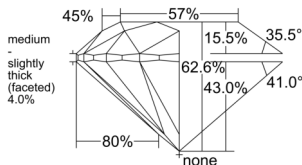

GIA®

FACSIMILE

GIA REPORT 3525285444

Verify this report at GIA.edu

GIA NATURAL DIAMOND DOSSIER®

May 27, 2025
GIA Report Number 3525285444
Shape and Cutting Style ..... Round Brilliant
Measurements ..... 5.53 - 5.55 x 3.47 mm

GRADING RESULTS

Carat Weight ..... 0.65 carat
Color Grade ..... F
Clarity Grade VVS2
Cut Grade ..... Excellent

ADDITIONAL GRADING INFORMATION

Polish ..... Excellent
Symmetry ..... Excellent
Fluorescence ..... Strong Blue
Clarity Characteristics..... Cloud, Pinpoint, Internal Graining
Inscription(s): GIA 3525285444

PROPORTIONS

GRADING SCALES

GIA COLOR SCALE	GIA CLARITY SCALE	GIA CUT SCALE	
D	FLAWLESS	EXCELLENT	
E	INTERNALLY FLAWLESS		
F		VVS₁	VERY GOOD
G	VVS₂		
H	VS₁	GOOD	
I	VS₂		
J	SI₁	FAIR	
K	SI₂		
L	I₁	POOR	
M	I₂		
N	I₃		
O			
P			
Q			
R			
S			
T			
U			
V			
W			
X			
Y			
Z