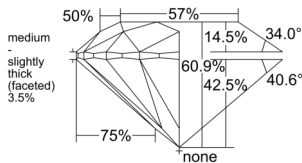

GIA®

FACSIMILE

GIA REPORT 3525314661

Verify this report at gia.edu

GIA NATURAL DIAMOND DOSSIER®

May 29, 2025
GIA Report Number 3525314661
Shape and Cutting Style ..... Round Brilliant
Measurements ..... 5.11 - 5.13 x 3.12 mm

GRADING RESULTS

Carat Weight ..... 0.50 carat
Color Grade ..... G
Clarity Grade VS2
Cut Grade ..... Excellent

ADDITIONAL GRADING INFORMATION

Polish ..... Excellent
Symmetry ..... Excellent
Fluorescence ..... None
Clarity Characteristics ..... Cloud, Feather
Inscription(s): GIA 3525314661

PROPORTIONS

Profile to actual proportions

GRADING SCALES

GIA COLOR SCALE

COLOREDNESS	D
	E
	F
	G
	H
	I
	J
NEAR COLORLESS	K
	L
Faint	M
	N
	O
	P
	Q
	R
	S
	T
	U
	V
	W
	X
	Y
Light	Z

GIA CLARITY SCALE

VERY VERY SLIGHTLY INCLUDED	FLAWLESS
	INTERNALLY FLAWLESS
VERY SLIGHTLY INCLUDED	VVS₁
	VVS₂
SLIGHTLY INCLUDED	VS₁
	VS₂
INCLUDED	SI₁
	SI₂
	I₁
	I₂
	I₃

GIA CUT SCALE

EXCELLENT	VERY GOOD	GOOD	FAIR	POOR