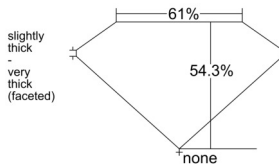

GIA®

FACSIMILE

GIA REPORT 3525382570

Verify this report at GIA.edu

GIA NATURAL DIAMOND DOSSIER®

June 04, 2025
GIA Report Number 3525382570
Shape and Cutting Style ..... Heart Brilliant
Measurements ..... 4.88 x 5.73 x 3.11 mm

GRADING RESULTS

Carat Weight ..... 0.50 carat
Color Grade ..... G
Clarity Grade VS1

ADDITIONAL GRADING INFORMATION

Polish ..... Excellent
Symmetry ..... Very Good
Fluorescence ..... None
Clarity Characteristics..... Crystal, Pinpoint
Inscription(s): GIA 3525382570

PROPORTIONS

Profile not to actual proportions

GRADING SCALES

GIA COLOR SCALE		GIA CLARITY SCALE			
COLORLESS	D	VERY VERY SLIGHTLY INCLUDED	FLAWLESS		
	E		INTERNALLY FLAWLESS		
	F		VVS₁		
	G		VVS₂		
	NEAR COLORLESS	H	VERY SLIGHTLY INCLUDED	VS₁	
		I		VS₂	
		FAINT	J	SLIGHTLY INCLUDED	I₁
			K		I₂
	L		I₃		
	M				
N					
O					
VERT LIGHT	P				
	Q				
	R				
	S				
	T				
	U				
	LIGHT	V			
		W			
X					
Y					
Z